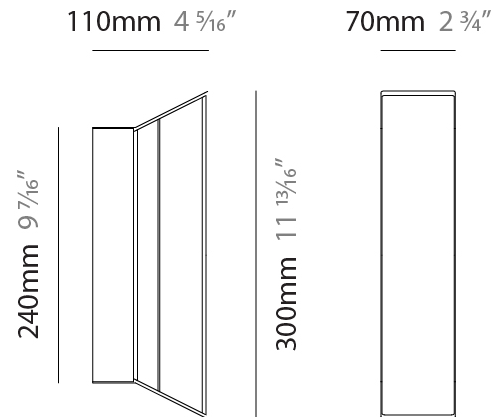

PROJECT
TYPE
SPECIFIER
QUANTITY
DATE

REGULA SURFACE

D143034-

base number	LED Dimming	Color Temperature	Finish Options	Holder Options

1. To build a product code in our configurator select the specify button on the base model # product page
2. To build a manual product code on this datasheet choose from the options listed below in blue font and add the suffix to the base model #

GENERAL

Series: Regula
Partner: Cangini & Tucci
Division: Design
Installation: Surface
Product Type: Wall Surface
Mounting Location: Wall

PHYSICAL

Shape: Rectangle
Length (mm): 300
Length (in): 11 ¹³/₁₆
Width (mm): 70
Width (in): 2 ³/₄
Height (mm): 110
Height (in): 4 ⁵/₁₆
Fixture Finish: AMB / GRN / PNK / RUB / SKB / SMK / TOB / TRA
Holder Finish: BCN / CHA / FGD
Fixture Material: Glass / Metal
Primary Material: Glass - Borosilicate

ELECTRICAL

Lamp Type: LED (Zhaga Standard)
Input Wattage (W): 15
Dimming: Non-Dimming / Phase Dimming (120vac Only)
Driver Included: Yes
Driver Location: Integrated
Driver Type: Constant Voltage - Universal
Driver Class: Class 2
Input Voltage (V): 120 - 277
Output Voltage (V): 24

LED

Color Temperature (°K): 2700 / 3000
Nominal Lumen (lm): 2040
CRI: >95 CRI
Lamp Life (hrs): 50000

OPTICAL

RATINGS AND CERTIFICATIONS

Certified By: Certified for North American Standards
IP rating: IP20